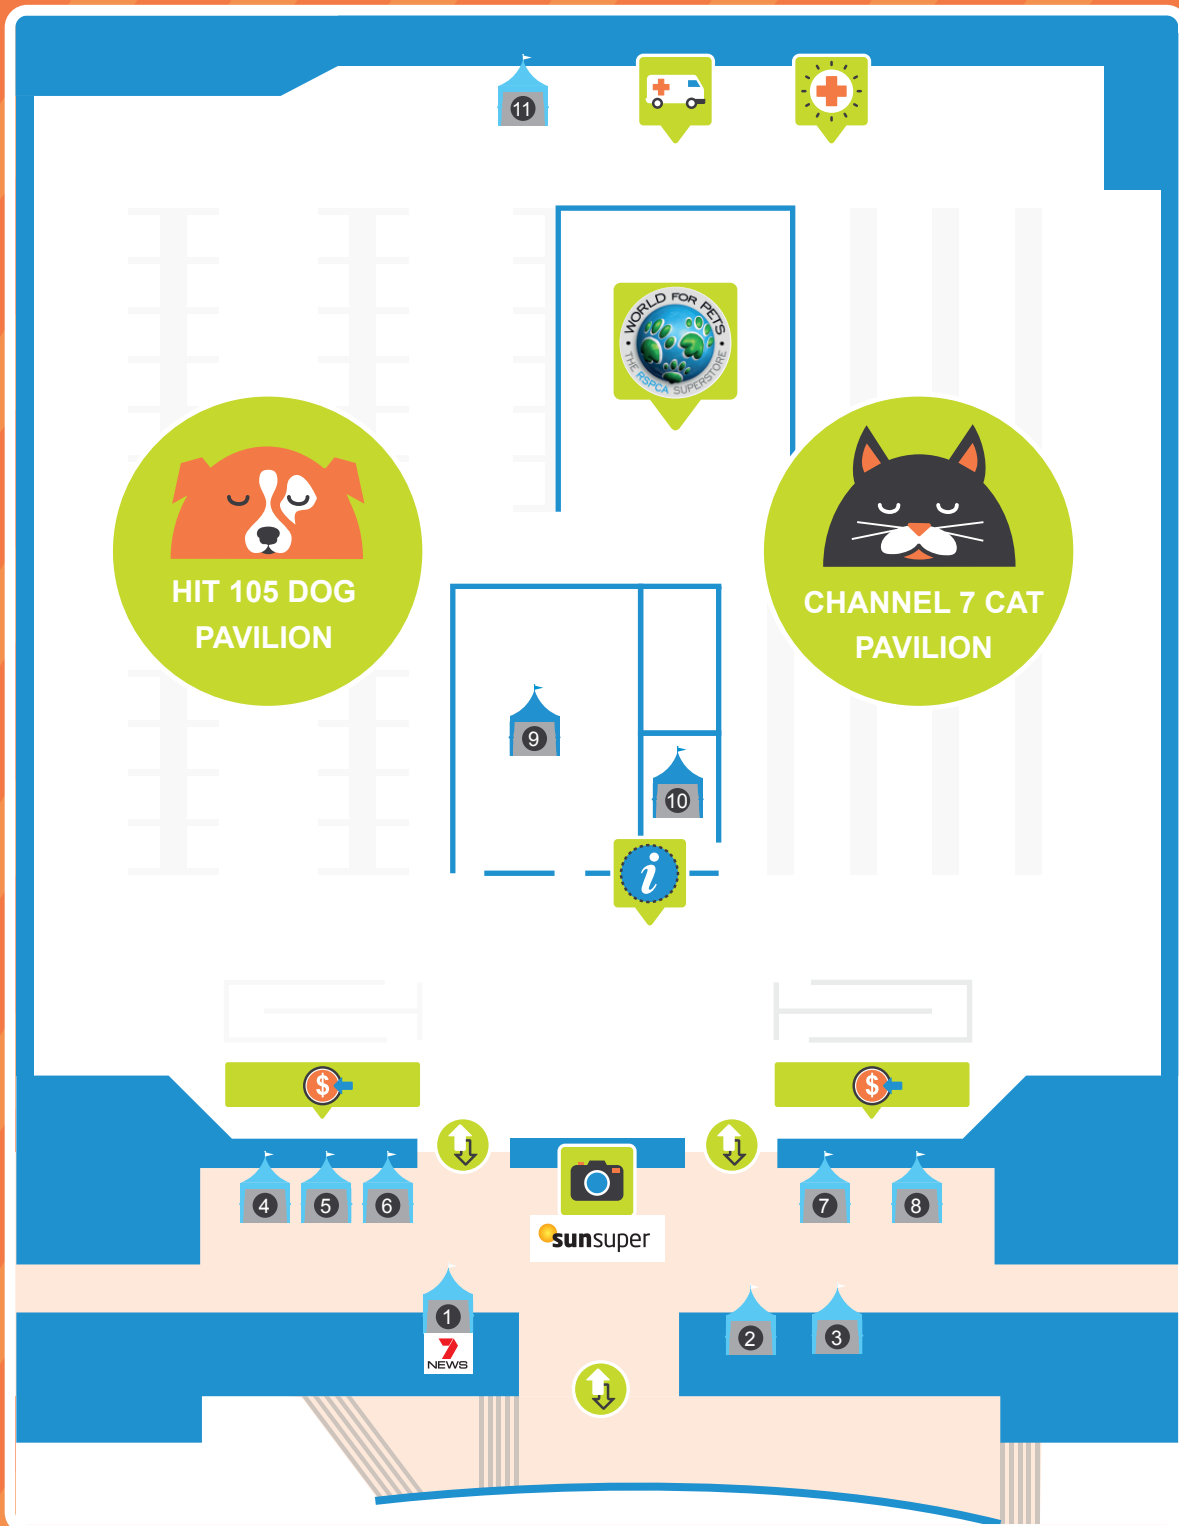

MAP

Thank you to our sponsors...

- | | | |
|---------------------------|---------------------|-------------------------------|
| 1 Channel 7 Chillout Area | 5 Pets At Rest | 9 Dog Cloak Room |
| 2 RSPCA Merchandise | 6 Wildlife/Reptiles | 10 Cat Cloak Room |
| 3 Golden Bone Bakery | 7 Hanrob Pet Hotels | 11 Team Transport Prime Mover |
| 4 Pet Cloud | 8 Foster | |

Sunsuper Photo Booth

Entrance/Exit

First Aid

Information

Payment Desk

Pet First Aid

Retail Store